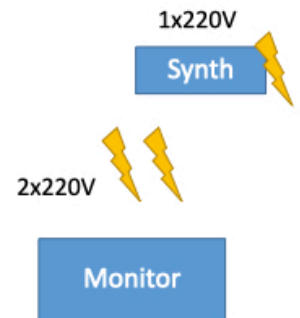

Tech Rider

CHANNEL LIST:

Instruments

- 1 Bass Drum
- 2 Snare Drum (Top)
- 3 Snare Drum (Reso)
- 4 Tom
- 5 Floor Tom
- 6 Hi-hat
- 7 OHL
- 8 OHR
- 9 Guitar Mic
- 12 Synth L
- 13 Synth R
- 12 Bass Mic
- 13 Bass DI
- 14 Vocals