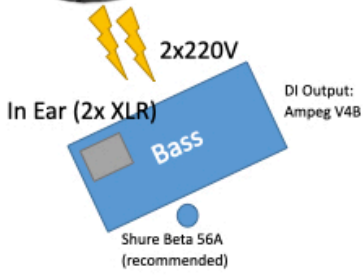

Tech Rider

CHANNEL LIST:

Instruments

- 1 Bass Drum
- 2 Snare Drum (Top)
- 3 Snare Drum (Reso)
- 4 Tom
- 5 Floor Tom
- 6 Hi-hat
- 7 OHL
- 8 OHR
- 9 Guitar Mic
- 12 Synth L
- 13 Synth R
- 12 Bass Mic
- 13 Bass DI
- 14 Vocals