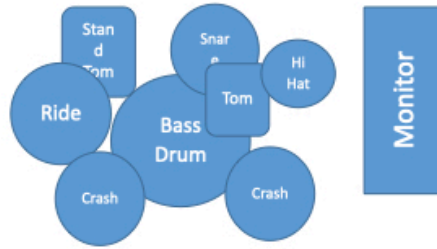

Tech Rider

CHANNEL LIST:

Instruments

- 1 Bass Drum
- 2 Snare Drum (Top)
- 3 Snare Drum (Reso)
- 4 Tom
- 5 Floor Tom
- 6 Hi-hat
- 7 OHL
- 8 OHR
- 9 Guitar Mic
- 12 Synth L
- 13 Synth R
- 12 Bass Mic
- 13 Bass DI
- 14 Vocals