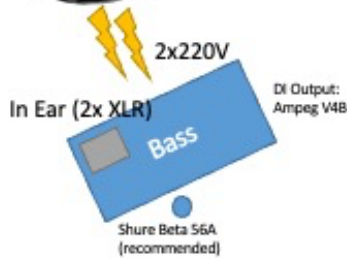

Tech Rider

CHANNEL LIST:

Instruments

- 1 Bass Drum
- 2 Snare Drum (Top)
- 3 Snare Drum (Reso)
- 4 Tom
- 5 Floor Tom
- 6 Hi-hat
- 7 OHL
- 8 OHR
- 9 Guitar Mic
- 10 Organ L
- 11 Organ R
- 12 Synth L
- 13 Synth R
- 12 Bass Mic
- 13 Bass DI
- 14 Vocals