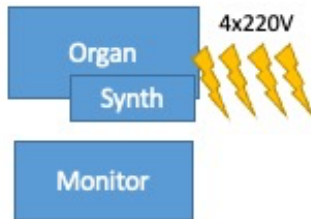

Tech Rider

CHANNEL LIST:

Instruments

- 1 Bass Drum
- 2 Snare Drum (Top)
- 3 Snare Drum (Reso)
- 4 Tom
- 5 Floor Tom
- 6 Hi-hat
- 7 OHL
- 8 OHR
- 9 Guitar Mic
- 10 Organ L
- 11 Organ R
- 12 Synth L
- 13 Synth R
- 12 Bass Mic
- 13 Bass DI
- 14 Vocals