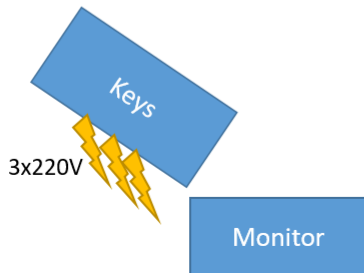

MONOMANIC

Tech Rider

CHANNEL LIST:

Instrument

- 1 Bass Drum
- 2 Snare Drum (Top)
- 3 Snare Drum (Reso)
- 4 Tom
- 5 Floor Tom
- 6 Hi-hat
- 7 OHL
- 8 OHR
- 9 Guitar
- 10 Synth
- 11 Keys
- 12 Bass
- 13 Vocals