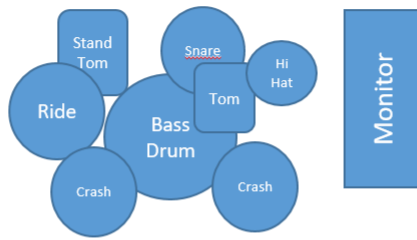

MONOMANIC

Tech Rider

CHANNEL LIST:

Instrument

- 1 Bass Drum
- 2 Snare Drum (Top)
- 3 Snare Drum (Reso)
- 4 Tom
- 5 Floor Tom
- 6 Hi-hat
- 7 OHL
- 8 OHR
- 9 Guitar
- 10 Synth
- 11 Keys
- 12 Bass
- 13 Vocals

Microphone

- Shure BETA 52A
- Shure SM57
- Shure SM57
- Sennheiser MD421
- Sennheiser MD421
- Shure SM81 / Shure SM57
- Rode NT5
- Rode NT5
- Shure SM57
- DI Output Synth
- DI Output Keys
- DI Output Amp / Shure Beta 56A
- Sennheiser MD 431 (provided)