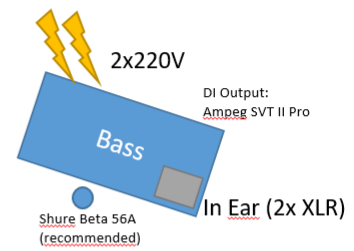

MONOMANIC

Tech Rider

CHANNEL LIST:

Instrument

- 1 Bass Drum
- 2 Snare Drum (Top)
- 3 Snare Drum (Reso)
- 4 Tom
- 5 Floor Tom
- 6 Hi-hat
- 7 OHL
- 8 OHR
- 9 Guitar
- 10 Synth
- 11 Keys
- 12 Bass
- 13 Vocals